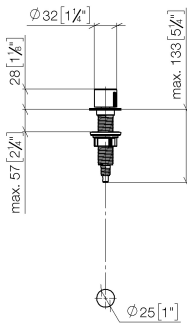

Strainer waste with control handle - Brushed Platinum

ELIO

10 712 970

- control for single basin
- including adapter for Bowden cable

Fits ELIO, ENO, MEM, META SQUARE, SYNC and TARA ULTRA

Fits: ELIO, MEM, ENO, SYNC, TARA ULTRA, META SQUARE

	Brushed Platinum	10 712 970-06
	Chrome	10 712 970-00
	Platinum	10 712 970-08
	Durabrand (23kt Gold)	10 712 970-09
	Dark Chrome	10 712 970-19
	Brushed Durabrand (23kt Gold)	10 712 970-28
	Matte Black	10 712 970-33
	Brushed Champagne (22kt Gold)	10 712 970-46
	Champagne (22kt Gold)	10 712 970-47
	Brushed Chrome	10 712 970-93
	Brushed Dark Platinum	10 712 970-99

10 712 970

mm [inches]

10 712 970

Parts for other finishes can be found here: [Chrome](#)

Spare parts list

No.	Item Number	Name	Quantity used	Delivery time
1	09 20 97 030-06	handle	1	10
2	90 12 12 002 00 90	fixing cap	1	2
3	09 27 87 011-06	rosette	1	10
4	09 14 10 042 90	seal	1	2
5	09 29 06 087-06	spindle	1	-
Spare part can no longer be ordered, please order the replacement item				
6	04 30 01 029 00 90	adaptor	1	2
7	09 24 03 175 90	adaptor	1	2
8	09 11 10 073-07	connection	1	30
9	09 11 10 074-07	connection	1	30
10	09 11 10 079-07	connection	1	30
11	09 30 11 087 90	disc	1	2
12	09 23 30 024-07	nut	1	30